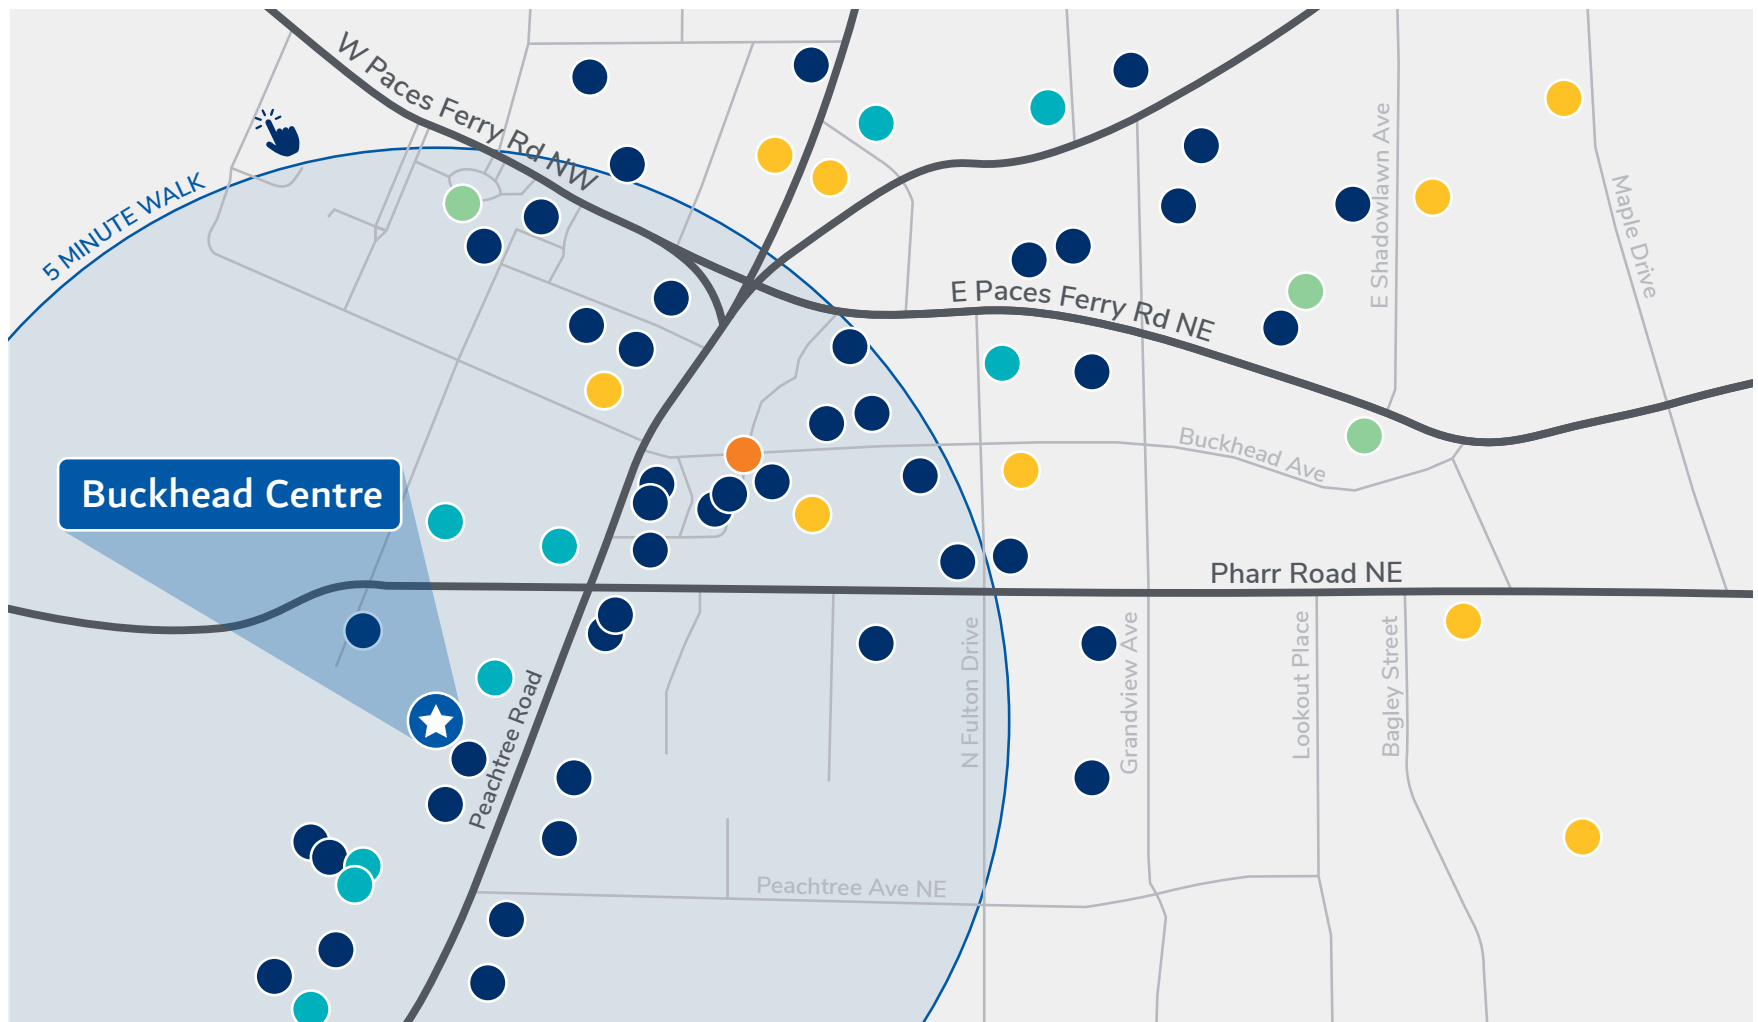

Buckhead Centre

■ NEARBY AMENITIES

Sitting comfortably in the heart of Buckhead, Buckhead Centre is surrounded by a seemingly infinite compilation of amenities. Whether you're walking to lunch, grabbing dinner and drinks with a colleague, or looking for an upscale hotel, Buckhead Centre is the perfect location for you.

RESTAURANTS

BUCKHEAD VILLAGE

HOTELS

ENTERTAINMENT

BANKS & ATM'S