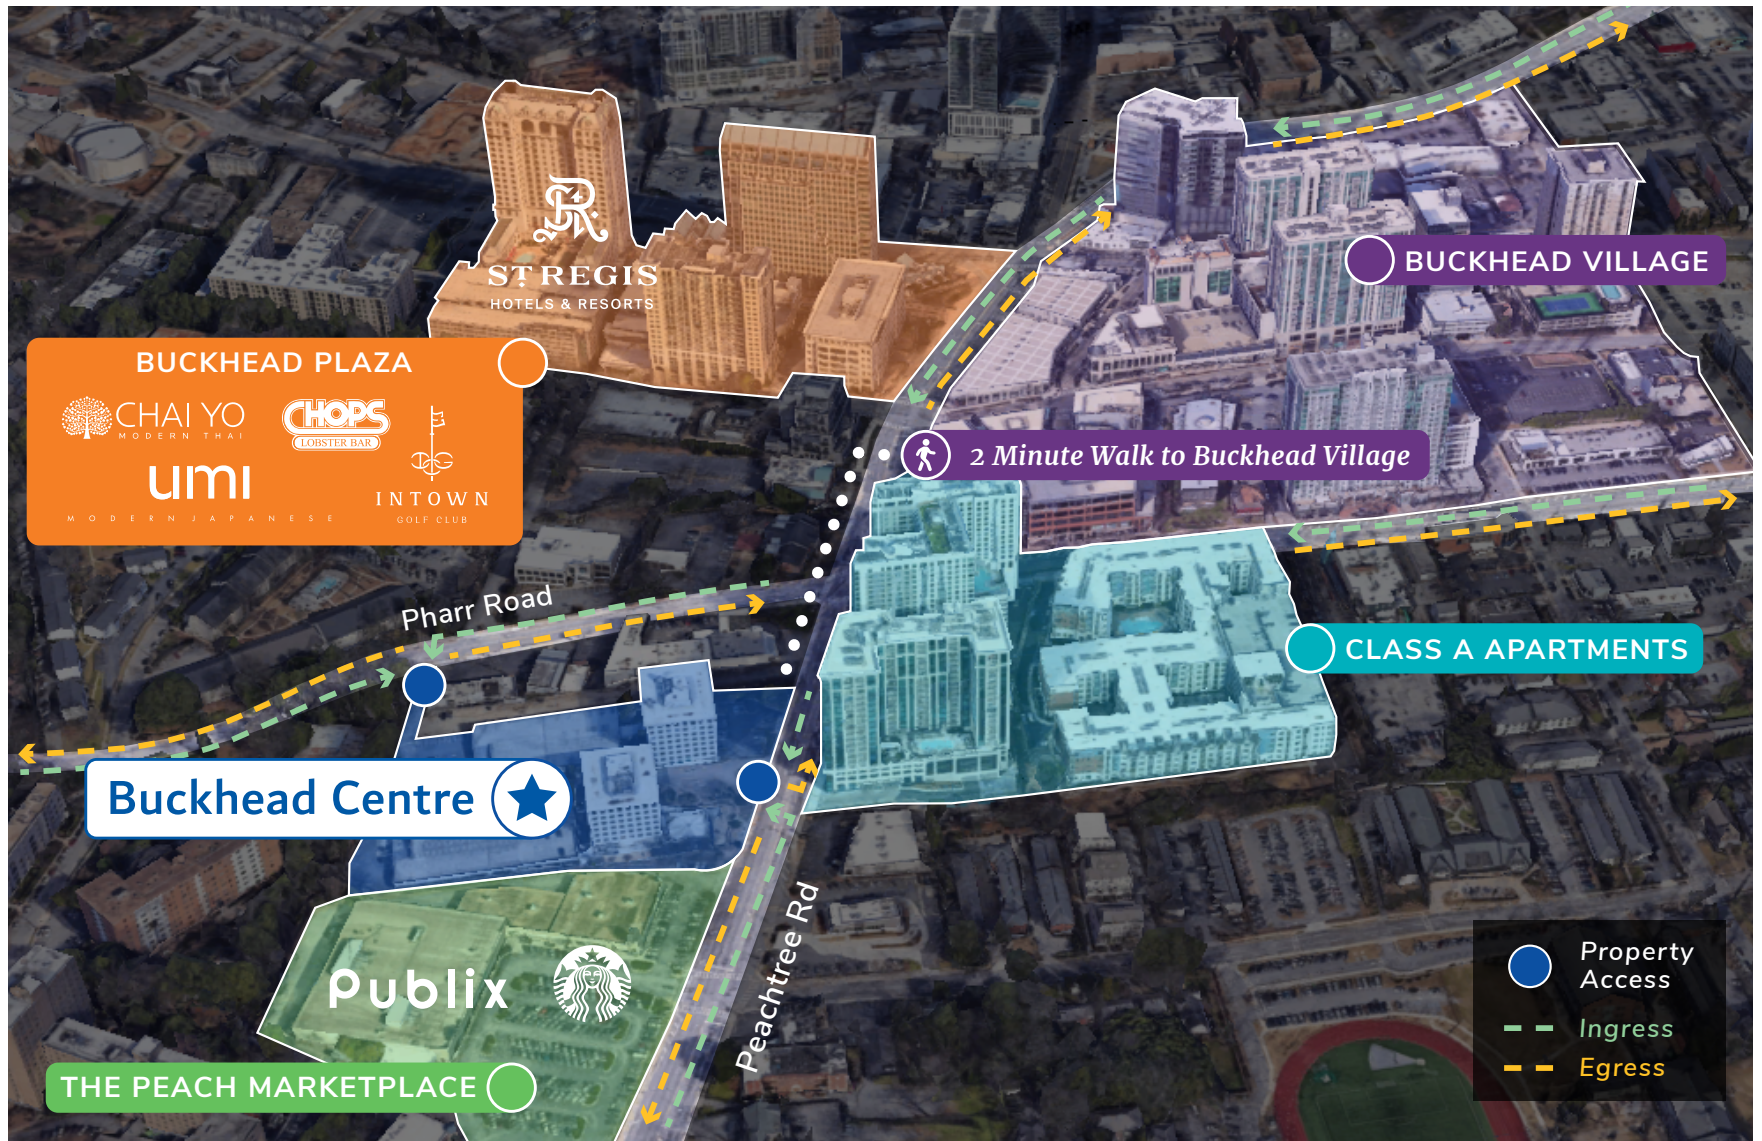

Buckhead Centre

2964-2970 PEACHTREE ROAD NW, ATLANTA, GA 30305

Revitalization Coming Soon (subject to change)

Buckhead Centre

Revitalization Coming Soon (subject to change)

Buckhead Centre

■ UNMATCHED PROXIMITY

Located at the intersection of Peachtree & Pharr Road with easy ingress and egress gives Buckhead Centre an unmatched advantage when commuting to and from the building. Visitors will find the location both convenient and highly accessible.

Buckhead Centre

■ NEARBY AMENITIES

Sitting comfortably in the heart of Buckhead, Buckhead Centre is surrounded by a seemingly infinite compilation of amenities. Whether you're walking to lunch, grabbing dinner and drinks with a colleague, or looking for an upscale hotel, Buckhead Centre is the perfect location for you.